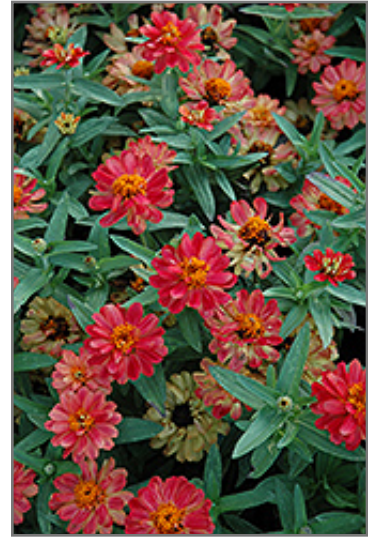

Profusion Double Deep Salmon Zinnia *Zinnia 'Profusion Double Deep Salmon'*

Height: 16 inches

Spread: 18 inches

Spacing: 14 inches

Sunlight: ☉

Hardiness Zone: (annual)

Group/Class: Profusion Series

Ornamental Features

Profusion Double Deep Salmon Zinnia features bold salmon pincushion flowers with gold eyes and red streaks at the ends of the stems from mid spring to late summer. The flowers are excellent for cutting. Its pointy leaves remain bluish-green in colour throughout the season. The fruit is not ornamentally significant.

Landscape Attributes

Profusion Double Deep Salmon Zinnia is an herbaceous annual with an upright spreading habit of growth. Its medium texture blends into the garden, but can always be balanced by a couple of finer or coarser plants for an effective composition.

This is a relatively low maintenance plant. Trim off the flower heads after they fade and die to encourage more blooms late into the season. It is a good choice for attracting butterflies and hummingbirds to your yard. It has no significant negative characteristics.

Profusion Double Deep Salmon Zinnia is recommended for the following landscape applications;

- Mass Planting
- Rock/Alpine Gardens
- Border Edging
- General Garden Use
- Container Planting
- Hanging Baskets

*Profusion Double Deep Salmon
Zinnia flowers*
Photo courtesy of NetPS Plant Finder